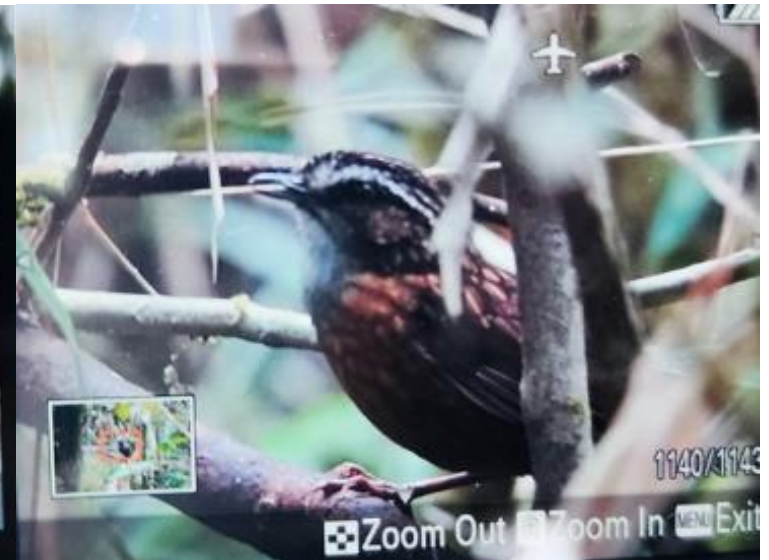

The 3 weeks tour run pretty successful, over all we saw 328 species of birds which includes near 60 endemic, namely the **Bornean Ground Cuckoo, Fruithunter, Hose's Broadbill, Bristlehead, Dulit Frogmouth, Bornean Frogmouth, Black Oriole, Blue-banded Pitta, Bornean Banded Pitta, Blue-headed Pitta, Whitehead's Trio, Everett's Thrush, Bare-headed Laughingthrush, Bornean Stubtail, Mountain Wren-babbler, Bornean Wren-babbler & White-fronted Falconet**, to name a few.. Beside, some other good resident birds includes **Helmeted Hornbill, Straw-headed Bulbul, Malaysian Rail Babbler, Great Argus, Jambu Fruit Dove, Hook-billed Bulbul, White-necked Babbler, Sunda Blue Flycatcher, Great Slaty Woodpecker, Oriental Bay Owl** and others.. and notably a big bonus for us ~ an unexpected rare bird, the **Malaysian Honeyguide** landed right in front of us before we ended our time in Sarawak.

Bornean Blue Flycatcher

Bornean Banded Kingfisher (female)

Red-breasted Partridge

Bare-headed Laughingthrush

Bornean Stubtail

Mountain Wren-babbler

Bornean Green Magpie

Mountain Blackeye

Bornean Shortwing

Bornean (Black-sided) Flowerpecker

Golden-naped Barbet

Penan Bulbul

Pygmy Heleia

Bornean Spiderhunter

White-fronted Falconet

Bornean Brown Barbet